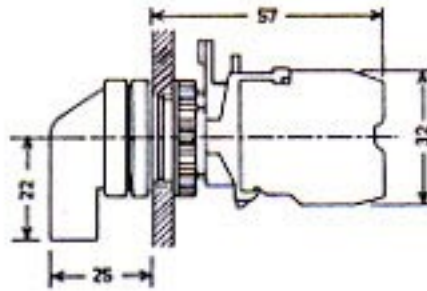

RS1 - PUSH BUTTON FLAT HEAD

RS2 - PUSH BUTTON PROTRUDING HEAD

**PUSH BUTTON PROTRUDING HEAD
RS2-**

RS3 - PUSH BUTTON MUSHROOM HEAD

RS4 - PUSH BUTTON LATCHING MUSHROOM

**PUSH BUTTON LATCHING MUSHROOM
RS4-**

RS5 - SELECTOR SWITCH SHORT HANDLE

**SELECTOR SWITCH SHORT HANDLE
RS5-**

RS6 - SELECTOR SWITCH LONG HANDLE

**SELECTOR SWITCH LONG HANDLE
RS6-**

RS7 - ILLUMINATED PUSH BUTTON FLAT HEAD

RS8 - ILLUMINATED PUSH BUTTON PROTRUDING

ILLUMINATED PUSH BUTTON PROTRUDING RS8-

CONTACT BLOCK & LAMP BLOCK

TYPE NO A-10

TYPE NO E-01

TYPE NO L-06

Địa chỉ: 10/10 Đường Nguyễn Huệ, Quận 1, TP. HCM
Số điện thoại: 0903 123 456