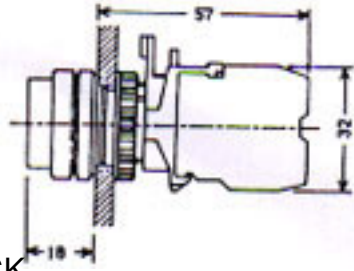

RS1 - PUSH BUTTON FLAT HEAD

RS2 - PUSH BUTTON PROTRUDING HEAD

**PUSH BUTTON PROTRUDING HEAD
RS2-**

RS3 - PUSH BUTTON MUSHROOM HEAD

RS4 - PUSH BUTTON LATCHING MUSHROOM

**PUSH BUTTON LATCHING MUSHROOM
RS4-**

RS5 - SELECTOR SWITCH SHORT HANDLE

**SELECTOR SWITCH SHORT HANDLE
RS5-**

RS6 - SELECTOR SWITCH LONG HANDLE

**SELECTOR SWITCH LONG HANDLE
RS6-**

RS7 - ILLUMINATED PUSH BUTTON FLAT HEAD

RS8 - ILLUMINATED PUSH BUTTON PROTRUDING

ILLUMINATED PUSH BUTTON PROTRUDING RS8-

CONTACT BLOCK & LAMP BLOCK

TYPE NO A-10

TYPE NO E-01

TYPE NO L-06

Địa chỉ: 10/10 Đường Nguyễn Huệ, Quận 1, TP. HCM
Số điện thoại: 0903 123 456