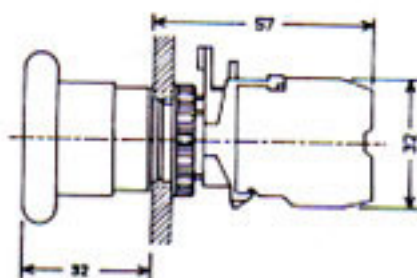

RS1 - PUSH BUTTON FLAT HEAD

RS2 - PUSH BUTTON PROTRUDING HEAD

**PUSH BUTTON PROTRUDING HEAD
RS2-**

RS3 - PUSH BUTTON MUSHROOM HEAD

RS4 - PUSH BUTTON LATCHING MUSHROOM

**PUSH BUTTON LATCHING MUSHROOM
RS4-**

RS5 - SELECTOR SWITCH SHORT HANDLE

**SELECTOR SWITCH SHORT HANDLE
RS5-**

RS6 - SELECTOR SWITCH LONG HANDLE

**SELECTOR SWITCH LONG HANDLE
RS6-**

RS7 - ILLUMINATED PUSH BUTTON FLAT HEAD

RS8 - ILLUMINATED PUSH BUTTON PROTRUDING

ILLUMINATED PUSH BUTTON PROTRUDING RS8-

CONTACT BLOCK & LAMP BLOCK

TYPE NO A-10

TYPE NO E-01

TYPE NO L-06

Địa chỉ: 10/10 Đường Nguyễn Huệ, Quận 1, TP. HCM
Số điện thoại: 0903 123 456