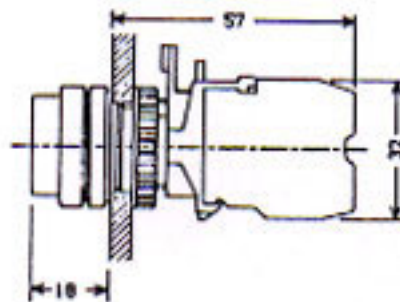

RS1 - PUSH BUTTON FLAT HEAD

RS2 - PUSH BUTTON PROTRUDING HEAD

**PUSH BUTTON PROTRUDING HEAD
RS2-**

RS3 - PUSH BUTTON MUSHROOM HEAD

RS4 - PUSH BUTTON LATCHING MUSHROOM

**PUSH BUTTON LATCHING MUSHROOM
RS4-**

RS5 - SELECTOR SWITCH SHORT HANDLE

**SELECTOR SWITCH SHORT HANDLE
RS5-**

RS6 - SELECTOR SWITCH LONG HANDLE

**SELECTOR SWITCH LONG HANDLE
RS6-**

RS7 - ILLUMINATED PUSH BUTTON FLAT HEAD

RS8 - ILLUMINATED PUSH BUTTON PROTRUDING

ILLUMINATED PUSH BUTTON PROTRUDING RS8-

CONTACT BLOCK & LAMP BLOCK

TYPE NO A-10

TYPE NO E-01

TYPE NO L-06

Địa chỉ: 10/10 Đường Nguyễn Huệ, Quận 1, TP. HCM
Số điện thoại: 0903 123 456